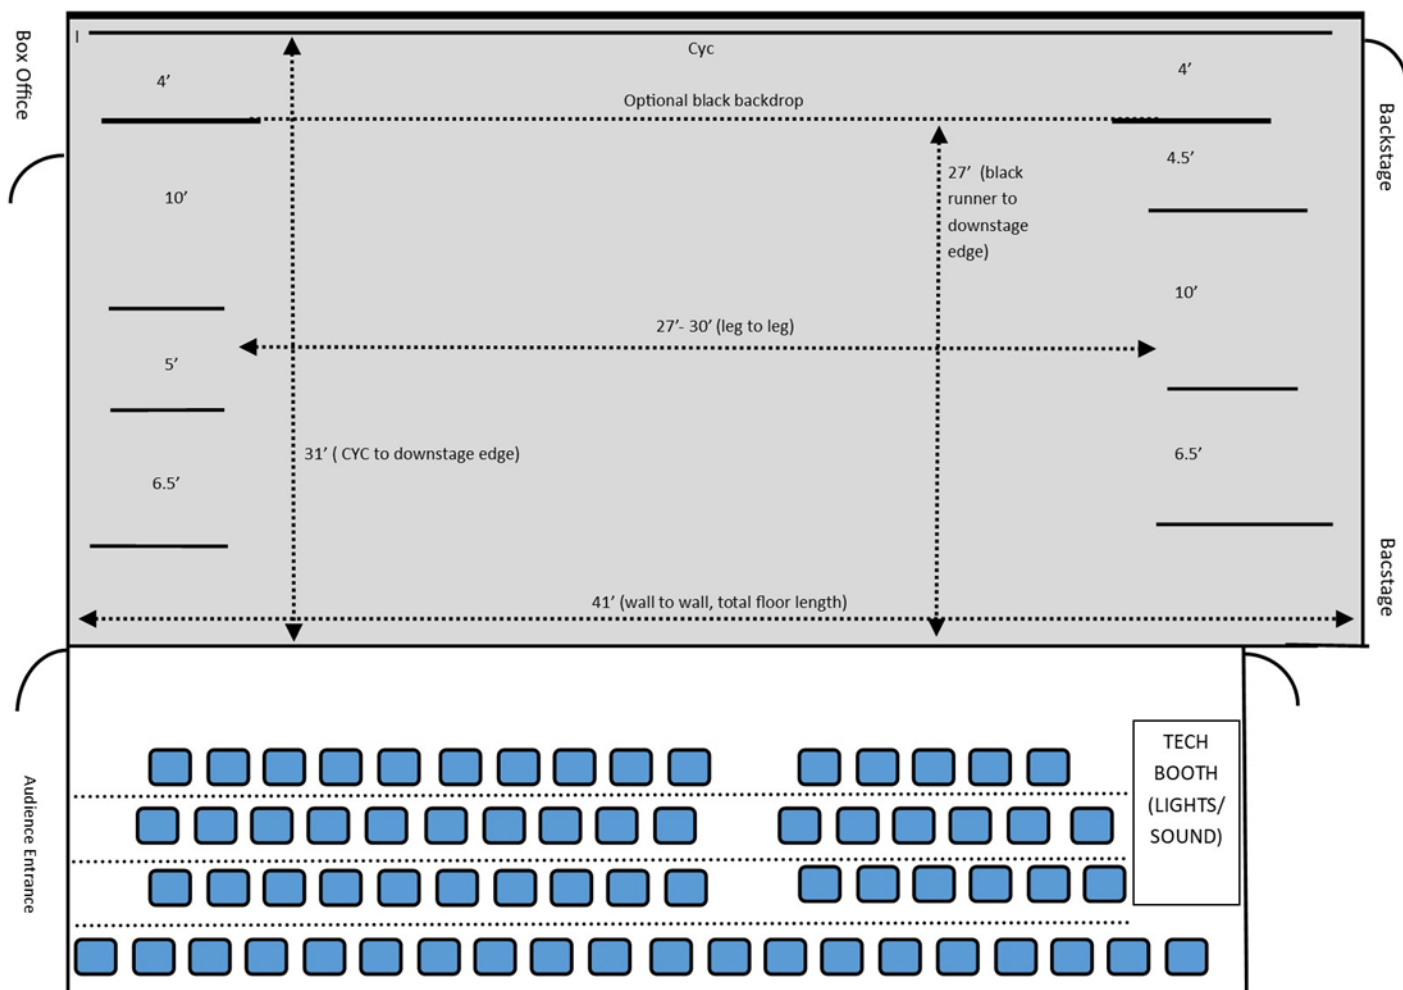

COHESION CENTER
DANCE · ARTS · COMMUNITY

BACKSTAGE THEATER FACILITY INFO

Location:

1020 Argyle St.
Helena, MT 59601
Phone: (406) 422-0830

Stage Dimensions:

- Width: 27' to crossover, 31' to cyc
- Length from wall to wall: 41'
- Length across stage from leg to leg: 27'-31'
- Height to lowest point on ceiling: 10'
- Height to highest point on ceiling: 12'
- Floor: Sprung floor with black marley

Curtains:

- 3-4 black legs on each side: 4'-6' wide, can be adjusted in or out but not upstage/downstage.
- Black runner curtain 4' from cyc- can be pulled across stage and used as a cross-over, or pulled to sides to act as 4th set of legs
- White cyc dimensions: 41'x 10'

Audience and Box Office:

- Seating Capacity: 68
- Four-level carpeted risers with padded chairs
- Wheelchair accessible
- Lobby entrance/box office services provided

Lights

- Board (type)
- Lights (type)
- Other lighting info

Simple lighting map

DMX plot