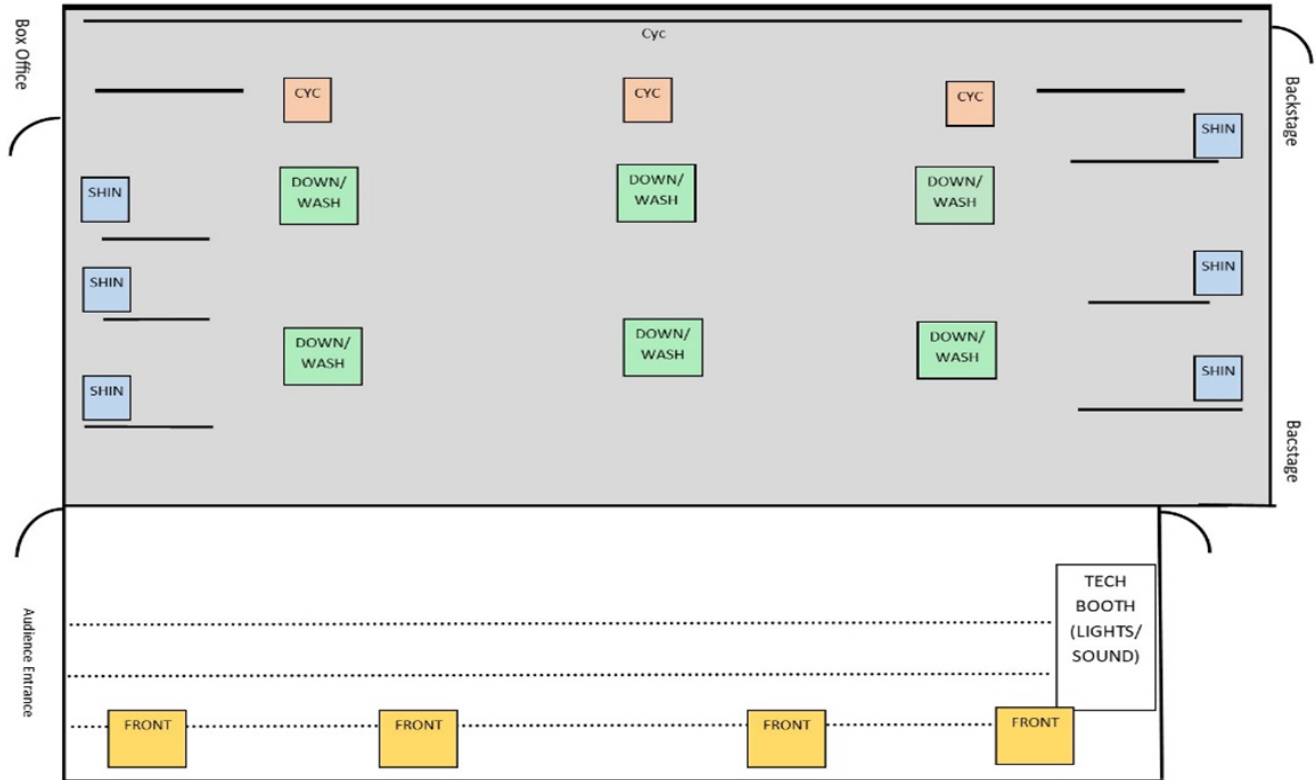

COHESION CENTER
DANCE · ARTS · COMMUNITY

BACKSTAGE THEATER FACILITY INFO

Location:

1020 Argyle St.
Helena, MT 59601
Phone: (406) 422-0830

Stage Dimensions:

- Width: 27' to crossover, 31' to cyc
- Length from wall to wall: 41'
- Length across stage from leg to leg: 27'-31'
- Height to lowest point on ceiling: 10'
- Height to highest point on ceiling: 12'
- Floor: Sprung floor with black marley

Curtains:

- 3-4 black legs on each side: 4'-6' wide, can be adjusted in or out but not upstage/downstage.
- Black runner curtain 4' from cyc- can be pulled across stage and used as a cross-over, or pulled to sides to act as 4th set of legs
- White cyc dimensions: 41'x 10'

Audience and Box Office:

- Seating Capacity: 68
- Four-level carpeted risers with padded chairs
- Wheelchair accessible
- Lobby entrance/box office services provided

Lights

- Board (type)
- Lights (type)
- Other lighting info

Simple lighting map

DMX plot